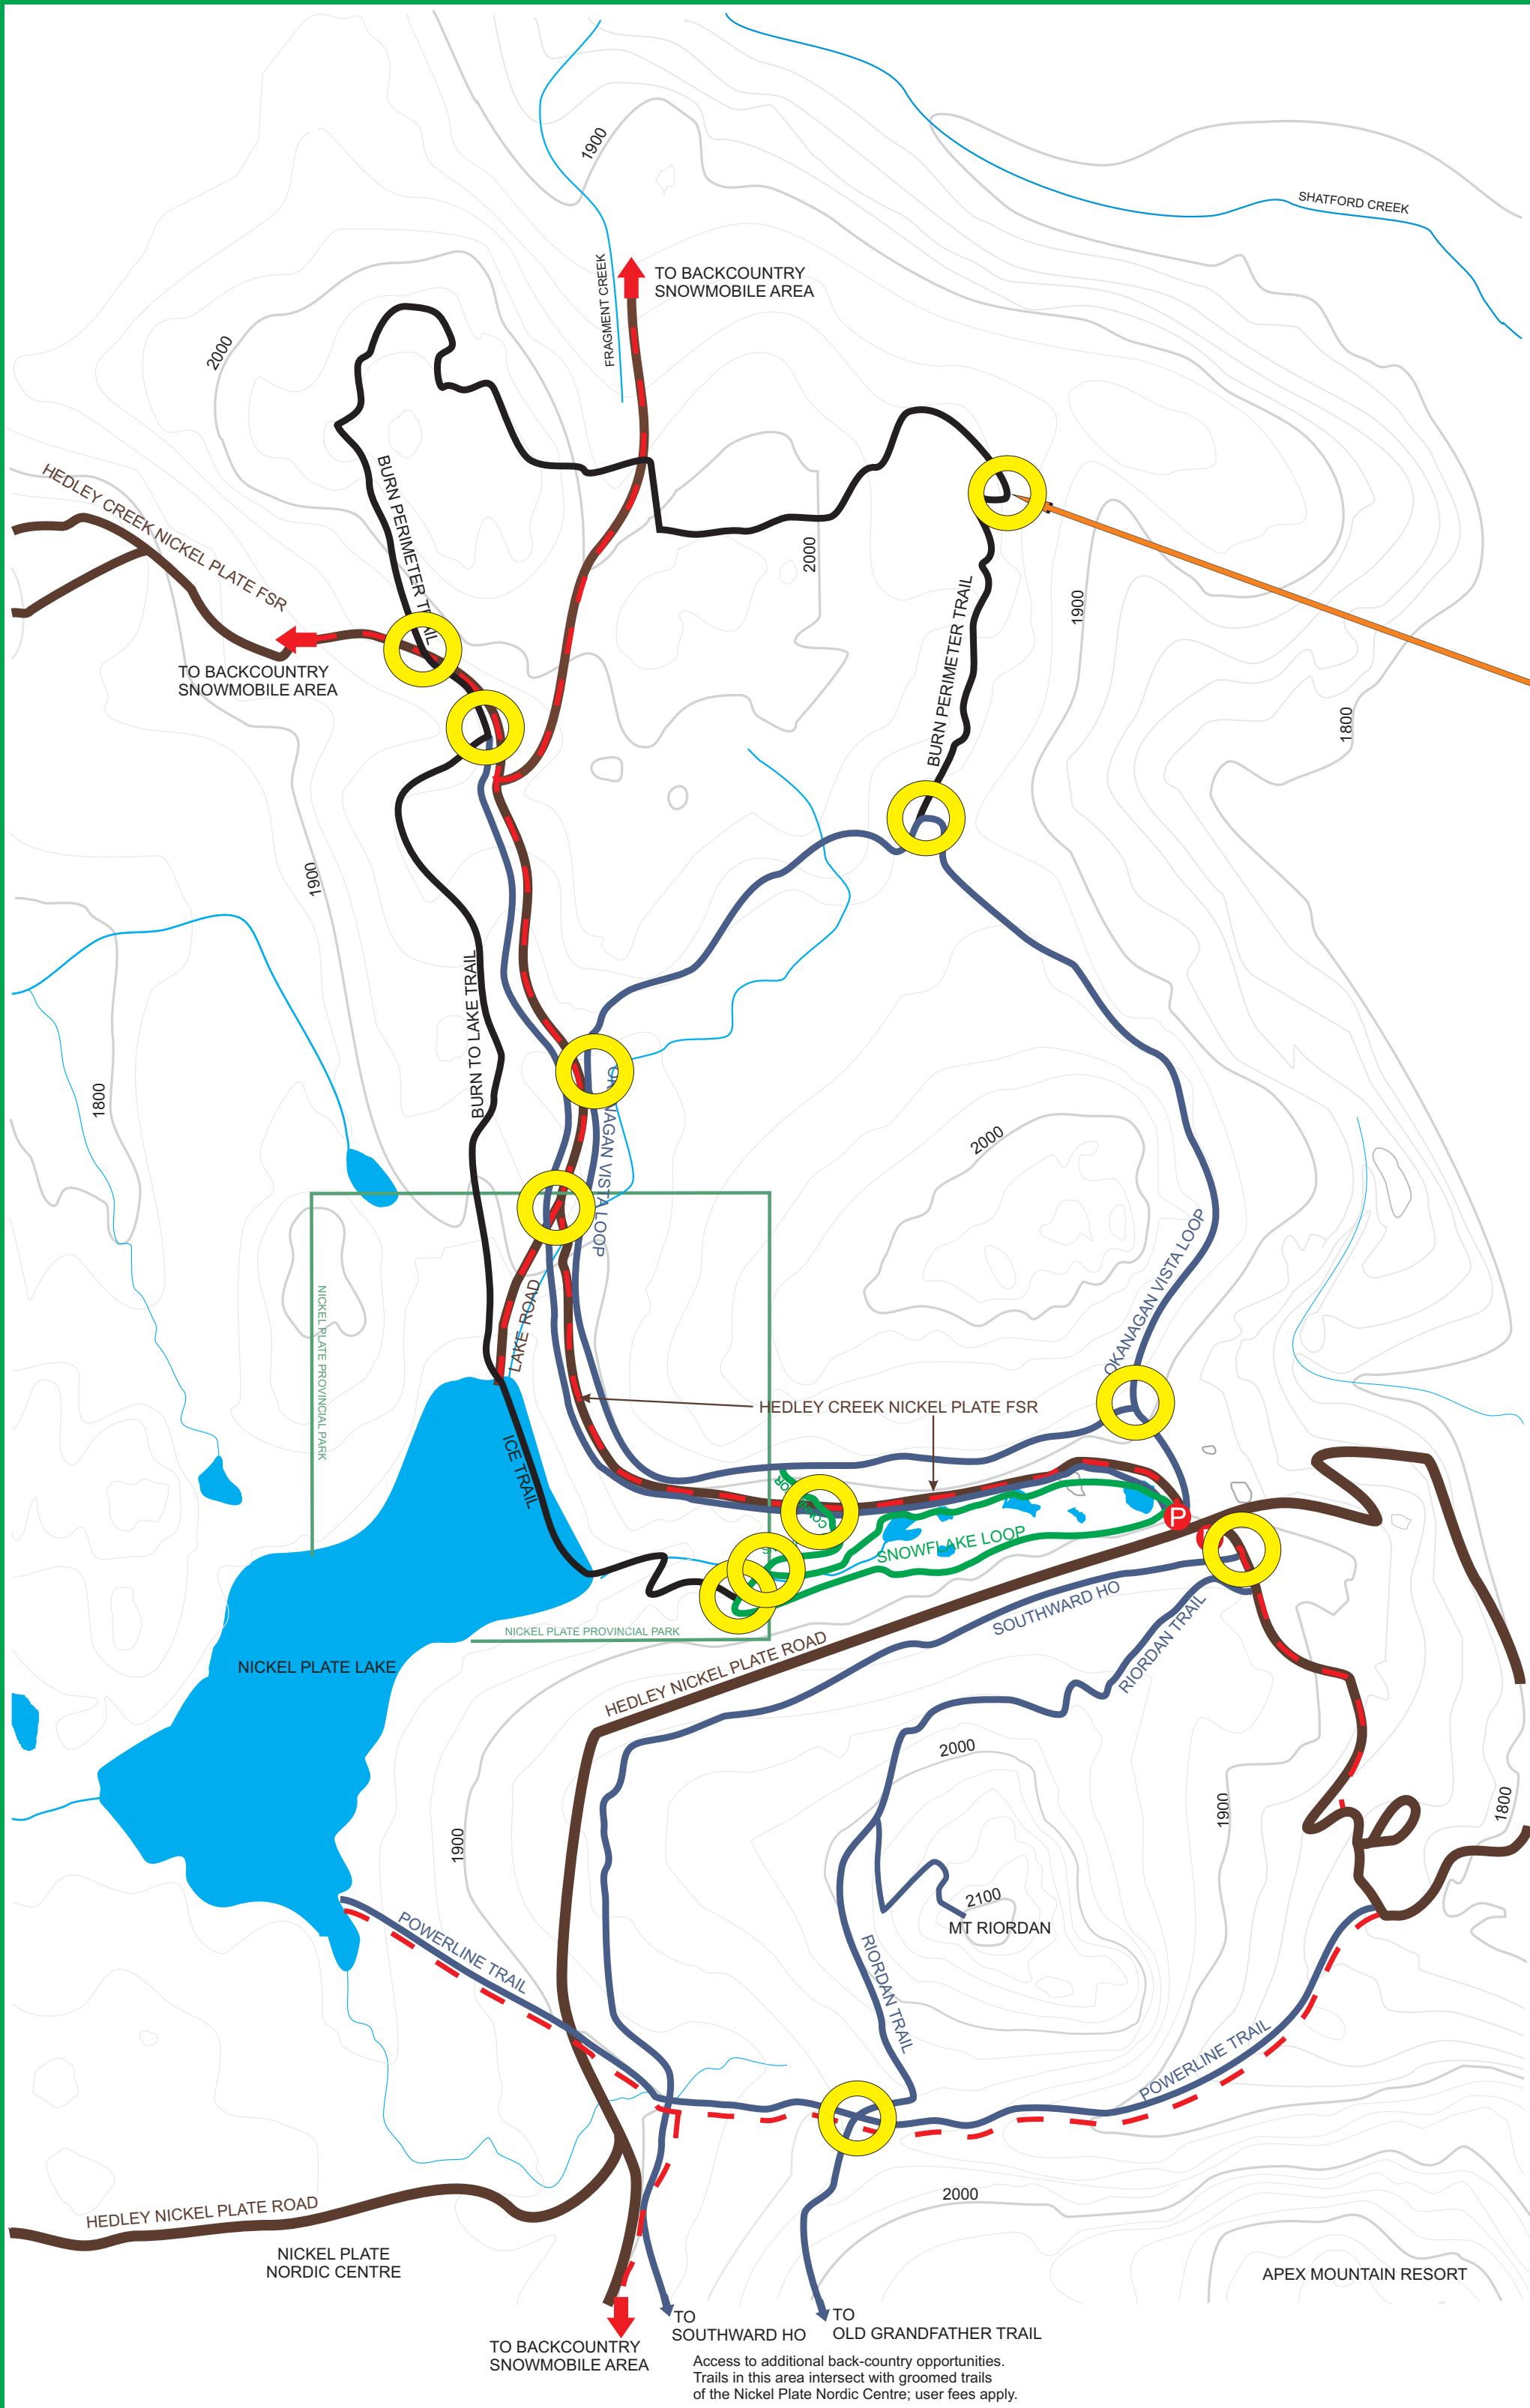

WELCOME TO THE OKANAGAN VISTA CROSS-COUNTRY SKI TRAILS SYSTEM

This area is user maintained. Pack it in -pack it out!

You are here

TRAILS

- **NOVICE**
 - Snowflake Loop
 - Snowflake Connector
- **INTERMEDIATE**
 - Okanagan Vista Loop
 - Riordan
 - Southward Ho
 - Ice Trail
 - Hedley Creek Nickel Plate FSR
 - Powerline
 - Old Grandfather
- ◆ **ADVANCED**
 - Burn Perimeter
 - Burn to Lake

LEGEND

- Ⓟ Parking
- Road
- Ski Trails
- - - Snowmobile Access Routes
- Stream

ALL MOTORIZED USERS MUST COMPLY WITH LEGISLATIVE REQUIREMENTS INCLUDING THE MOTOR VEHICLE ACT AND THE FOREST PRACTICES ACT

Recreation Sites and Trails BC

Enjoy and protect this part of Beautiful BC